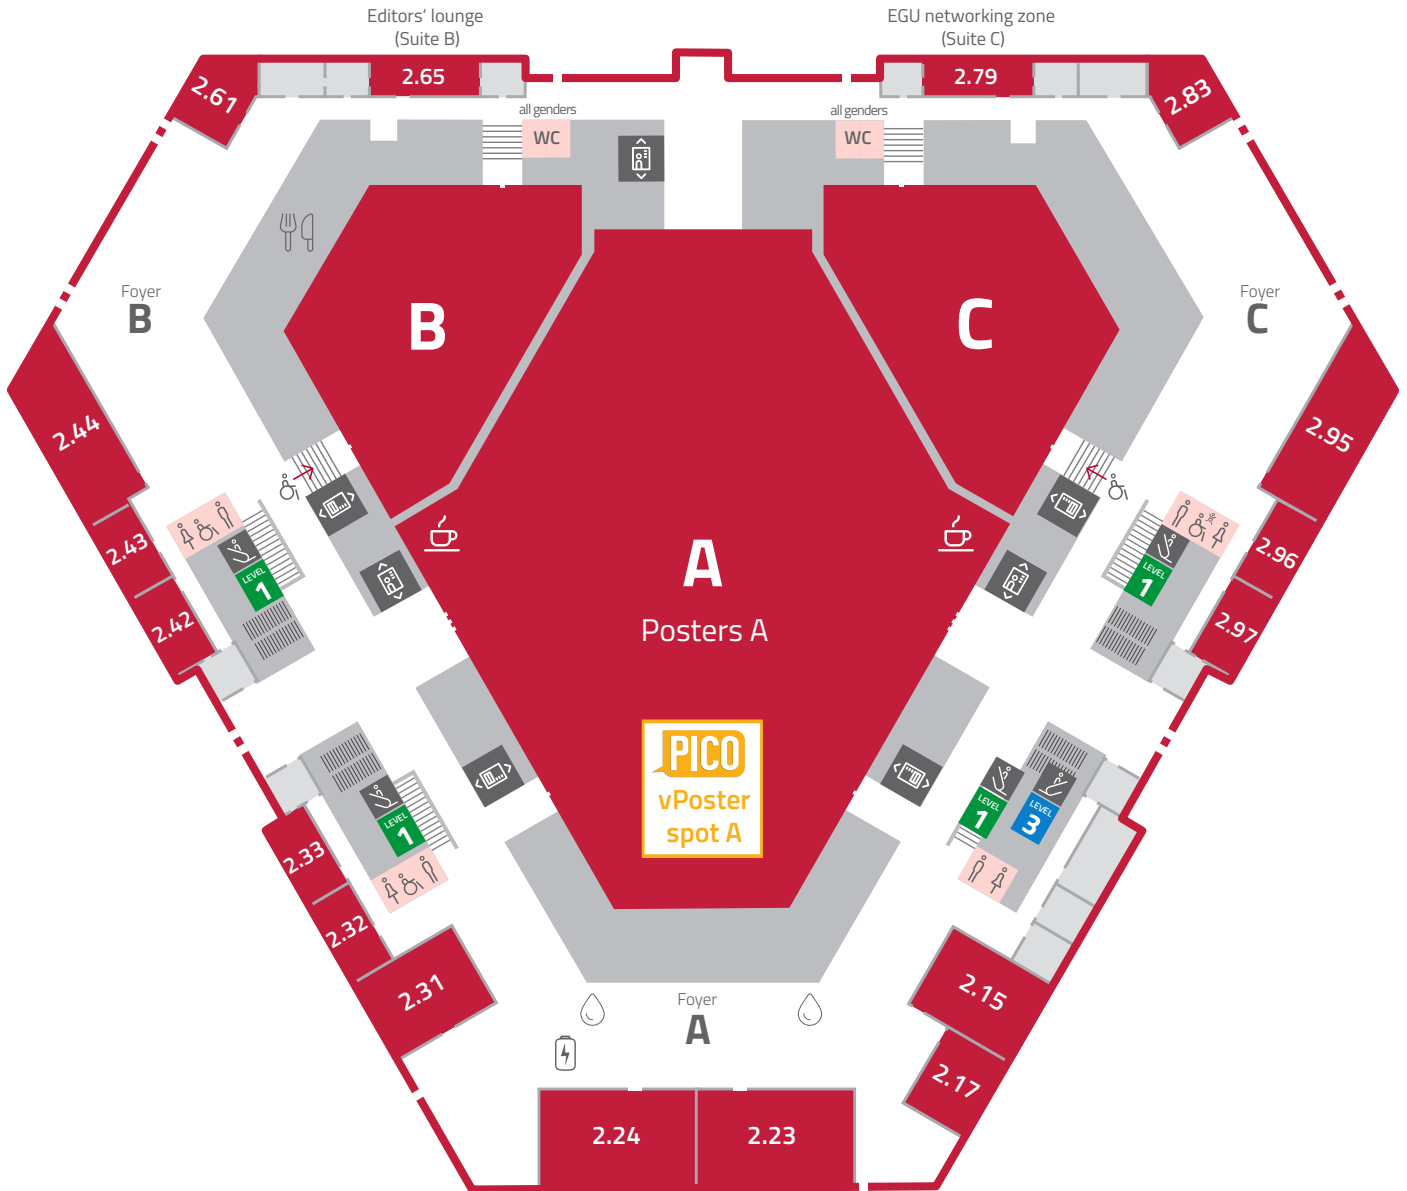

General Assembly 2025

Purple Level -2 – basement

Lecture rooms | Posters X1 | X2 | X3 | Exhibition

	Coffee spot		Elevator		Restaurants		Artist-in-residence: Annabelle Foster		Cloakroom
	Restroom		Escalator		Water station		Artist-in-residence: Liliane M. L. Burkhard		
	Baby-care room		Stairs		Charging station		Stage		

General Assembly 2025

Yellow Level 0 – ground floor

Lecture rooms | Press centre | Posters X4 | X5 | Exhibition

	Coffee spot		Elevator		Information		Restaurants		Poster print service
	Restroom		Escalator		Meeting point		Charging station		
	Baby-care room		Stairs		Water station		Stage		

General Assembly 2025 Green Level 1 – first floor

Lecture rooms | Exhibition

	Coffee spot		Elevator		Charging station
	Restroom		Escalator		
	Baby-care room		Stairs		

General Assembly 2025

Red Level 2 – second floor

Lecture rooms | Poster Hall A | EGU Editors

	Coffee spot		Elevator		Restaurants
	Restroom		Escalator		Water station
	Baby-care room		Stairs		Charging station

General Assembly 2025

Blue Level 3 – third floor