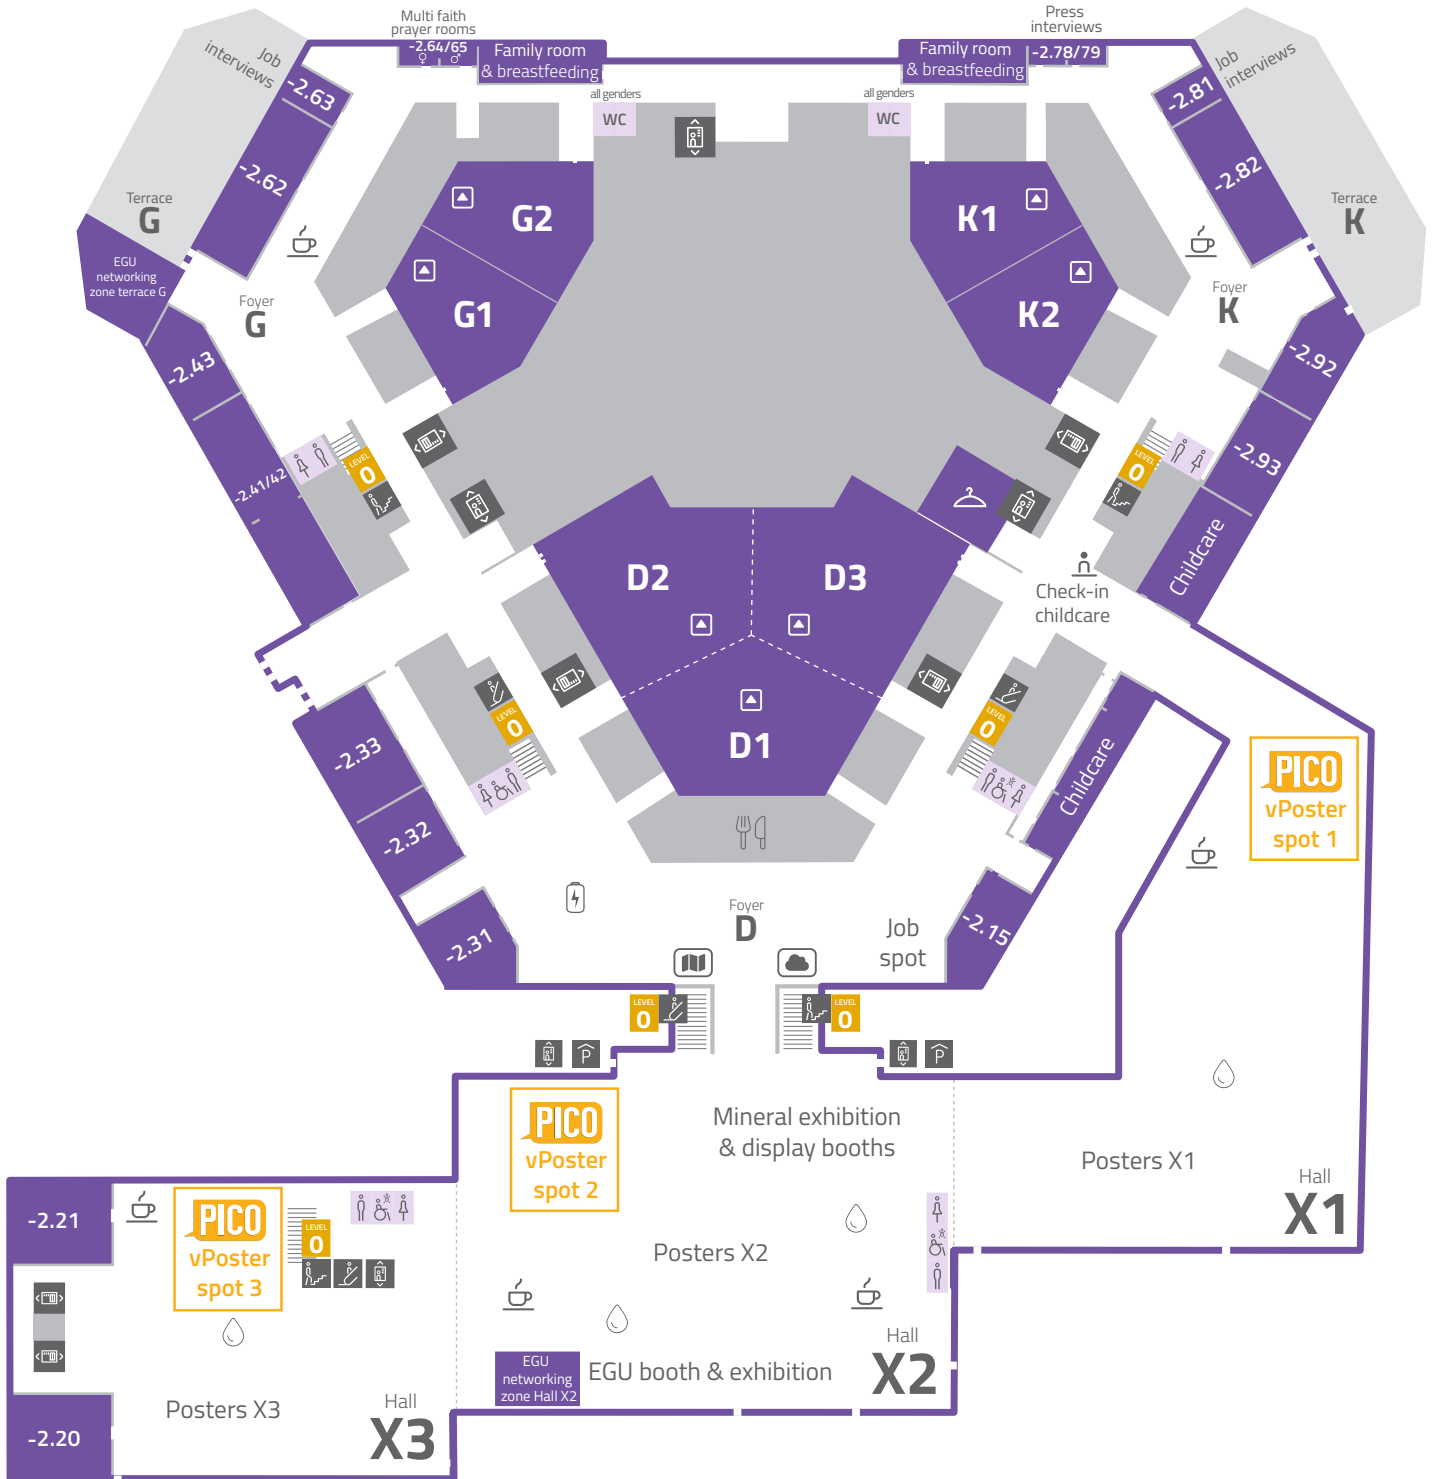

General Assembly 2025

Purple Level -2 – basement

Lecture rooms | Posters X1 | X2 | X3 | Exhibition

	Coffee spot		Elevator		Restaurants		Artist-in-residence: Annabelle Foster		Cloakroom
	Restroom		Escalator		Water station		Artist-in-residence: Liliane M. L. Burkhard		
	Baby-care room		Stairs		Charging station		Stage		

General Assembly 2025

Yellow Level 0 – ground floor

Lecture rooms | Press centre | Posters X4 | X5 | Exhibition

	Coffee spot		Elevator		Information		Restaurants		Poster print service
	Restroom		Escalator		Meeting point		Charging station		
	Baby-care room		Stairs		Water station		Stage		

General Assembly 2025 Green Level 1 – first floor

Lecture rooms | Exhibition

	Coffee spot		Elevator		Charging station
	Restroom		Escalator		
	Baby-care room		Stairs		

General Assembly 2025

Red Level 2 – second floor

Lecture rooms | Poster Hall A | EGU Editors

	Coffee spot		Elevator		Restaurants
	Restroom		Escalator		Water station
	Baby-care room		Stairs		Charging station

General Assembly 2025

Blue Level 3 – third floor