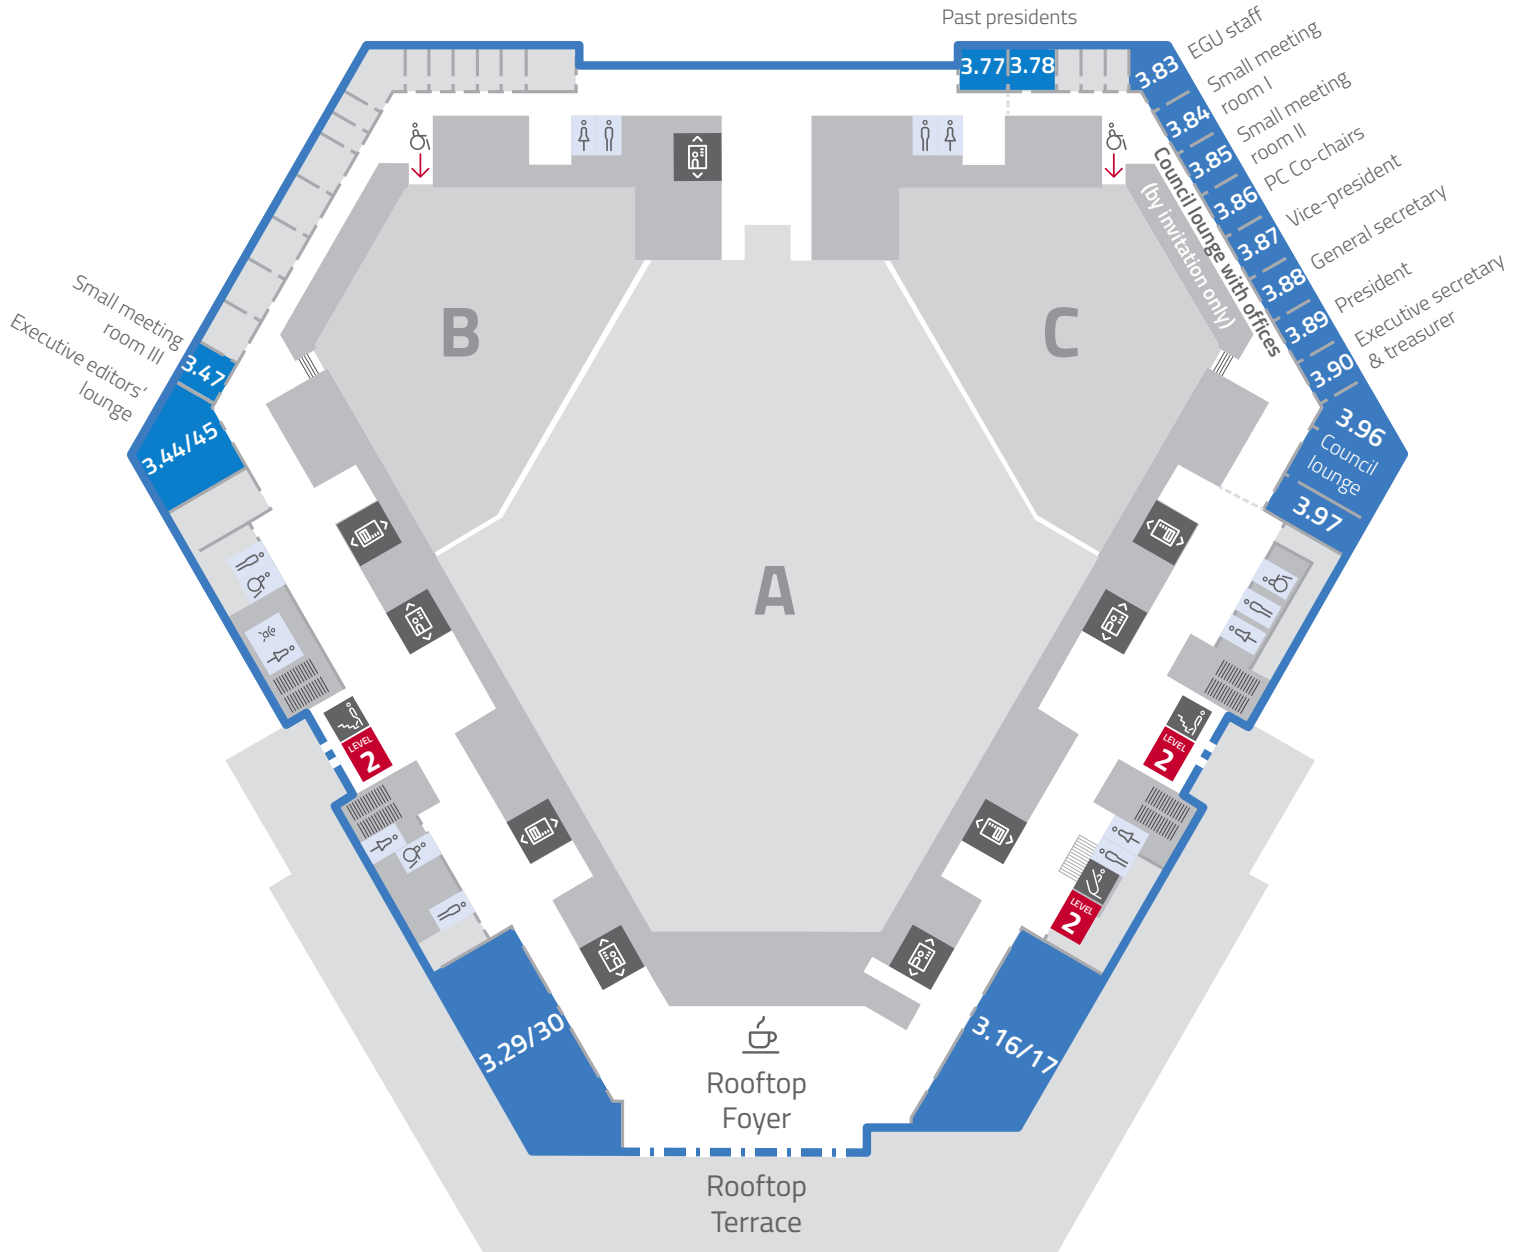

Coffee spot		Elevator
	Restroom		Escalator
	Baby-care room		Stairs