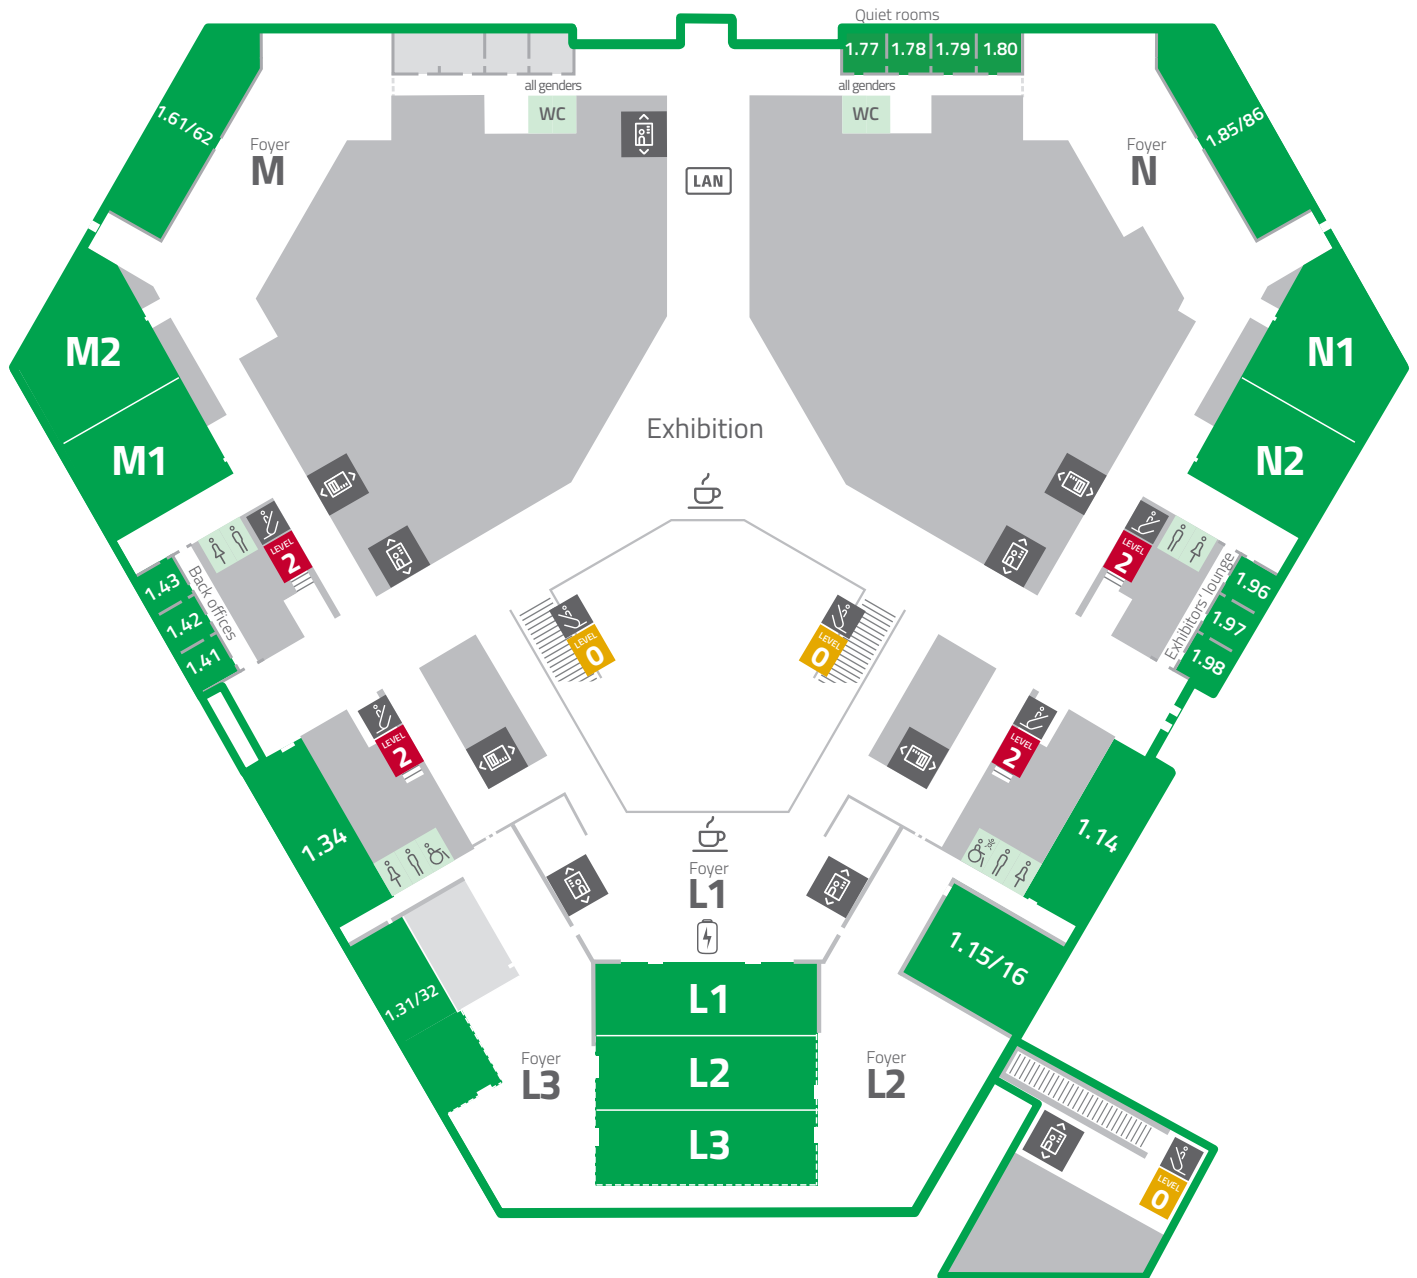

General Assembly 2025

Purple Level -2 – basement

Lecture rooms | Posters X1 | X2 | X3 | Exhibition

	Coffee spot		Elevator		Restaurants		Artist-in-residence: Annabelle Foster		Cloakroom
	Restroom		Escalator		Water station		Artist-in-residence: Liliane M. L. Burkhard		
	Baby-care room		Stairs		Charging station		Stage		

General Assembly 2025

Yellow Level 0 – ground floor

Lecture rooms | Press centre | Posters X4 | X5 | Exhibition

	Coffee spot		Elevator		Information		Restaurants		Poster print service
	Restroom		Escalator		Meeting point		Charging station		
	Baby-care room		Stairs		Water station		Stage		

General Assembly 2025 Green Level 1 – first floor

Lecture rooms | Exhibition

	Coffee spot		Elevator		Charging station
	Restroom		Escalator		
	Baby-care room		Stairs		

General Assembly 2025

Red Level 2 – second floor

Lecture rooms | Poster Hall A | EGU Editors

	Coffee spot		Elevator		Restaurants
	Restroom		Escalator		Water station
	Baby-care room		Stairs		Charging station

General Assembly 2025

Blue Level 3 – third floor