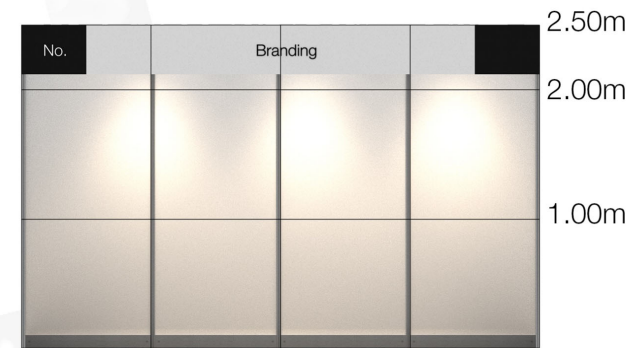

12m<sup>2</sup> - In-Line Booth

Standard Package Medium3 (4 x 3 m) | row

Standard Package Medium3 (4 x 3 m)

- ☒ Grey carpeting
- ☒ SYMA S-30 Back- and sidewalls H 2,5 m
- ☒ Fascia board including coloured branding H 400 mm
- ☒ 1 Spot-light per 6 sqm
- ☒ 1 triple-power-socket ( 0,5 kW) incl. power-supply by ACV
- ☒ Cleaning and waste disposal on set-up day