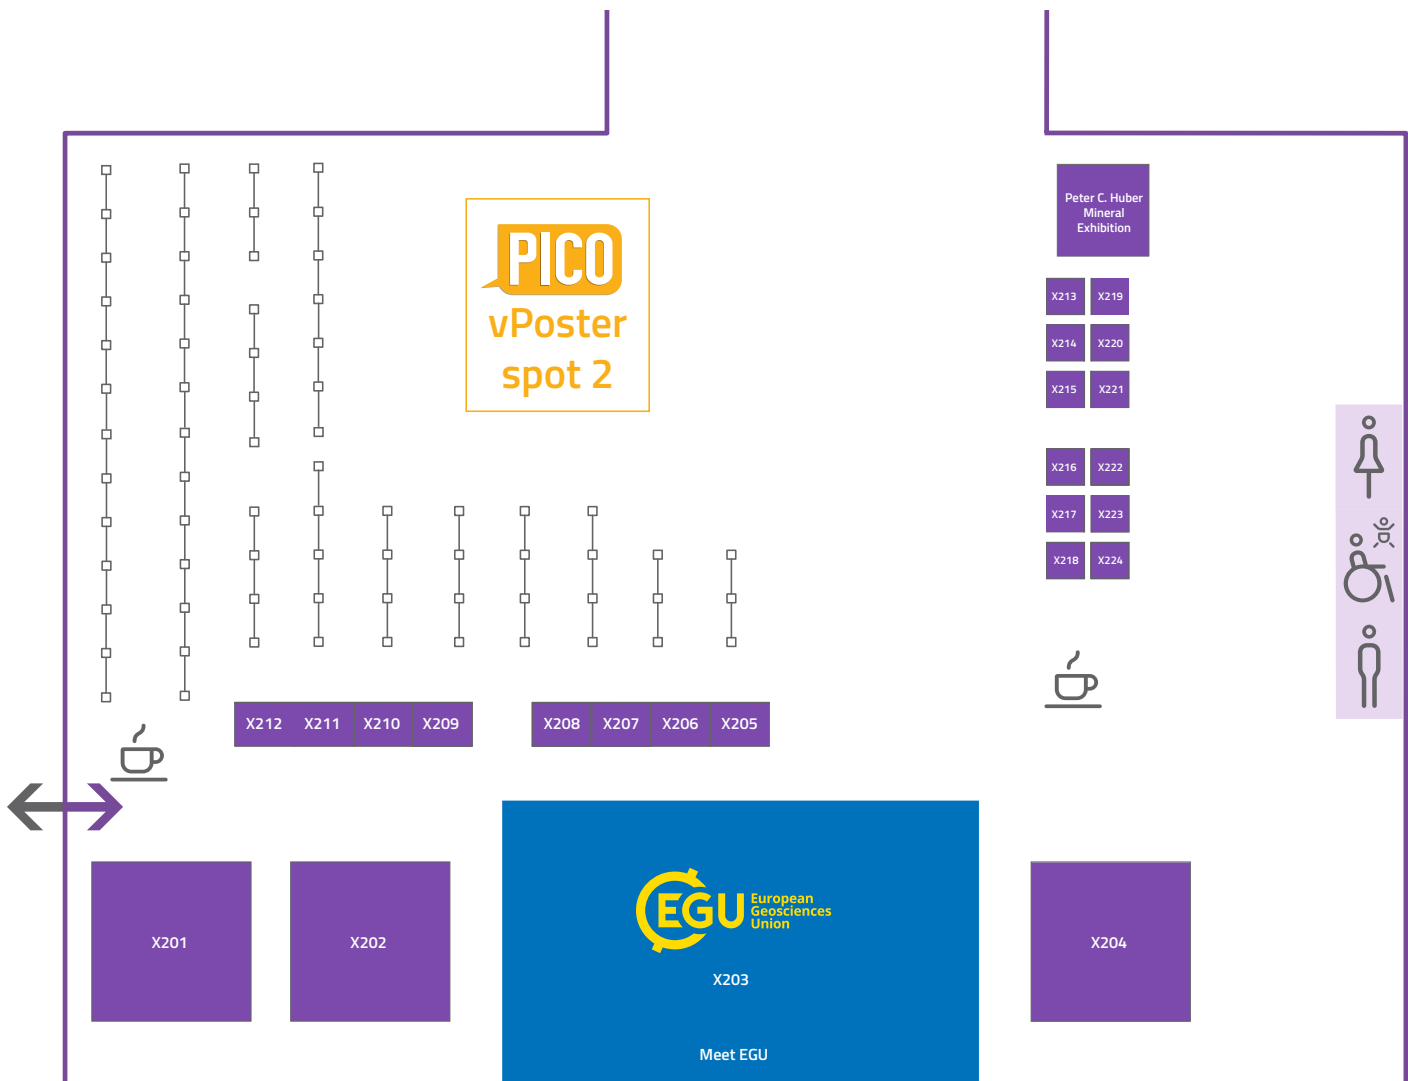

General Assembly 2025 Exhibition Hall X2

Purple Level -2 (basement)

- #X201 European Space Agency - ESA
- #X202 EGU Networking Area
- #X203 European Geosciences Union (EGU)
- #X204 NASA Science
- #X205 Asia Oceania Geosciences Society (AOGS)
- #X206 EDI Artist
- #X207 EGU Equality Diversity and Inclusivity
- #X208 EGU Open Science and Data Help Desk
- #X209 Japan Geoscience Union
- #X210 EAGE - European Association of Geoscientists and Engineers
- #X211/X212 American Geophysical Union (AGU)
- #X213 IDEA League Joint Master in Applied Geophysics

- #X214 Digital Waters Flagship
- #X215 Earth Observatory of Singapore, Nanyang Technological University
- #X216 China University of Geosciences (Wuhan)
- #X217 International Union of Geodesy and Geophysics (IUGG)
- #X218 International Institute for Applied Systems Analysis (IIASA)
- #X219 EUROSOIL2025
- #X220 HIF / Struers
- #X221 China University of Geosciences, Beijing
- #X222 SinoProbe Laboratory
- #X223 OpenAIRE
- #X224 IEEE GRSS

Booth types

- X212 Display